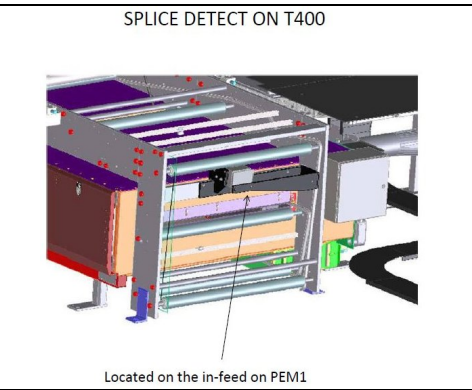

Splice (Joint) Technology - SJT Series

SPLICE DETECTOR

Splice (Joint) Technology - SJT Series

SPLICE DETECTOR

Splice (Joint) Technology - SJT Series

SPLICE DETECTOR

SPLICE DETECT ON T400

Control Box location

Detector located inside the cover on the in-feed on PEM1