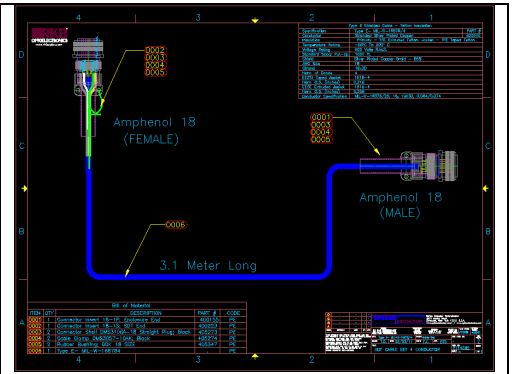

Splice (Joint) Technology - SJT Series

SPLICE DETECTOR

Splice (Joint) Technology - SJT Series

SPLICE DETECTOR

Splice (Joint) Technology - SJT Series

SPLICE DETECTOR

SPLICE DETECT ON T400

Control Box location

Detector located inside the cover on the in-feed on PEM1