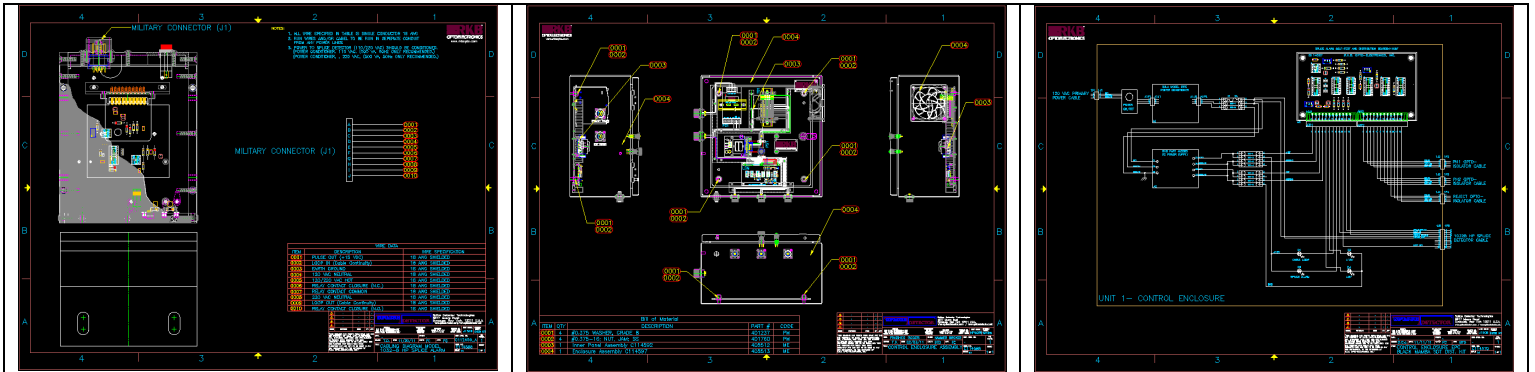

Splice (Joint) Technology - SJT Series

SPLICE DETECTOR

Splice (Joint) Technology - SJT Series

SPLICE DETECTOR

Splice (Joint) Technology - SJT Series

SPLICE DETECTOR

SPLICE DETECT ON T400

Control Box location

Detector located inside the cover on the in-feed on PEM1