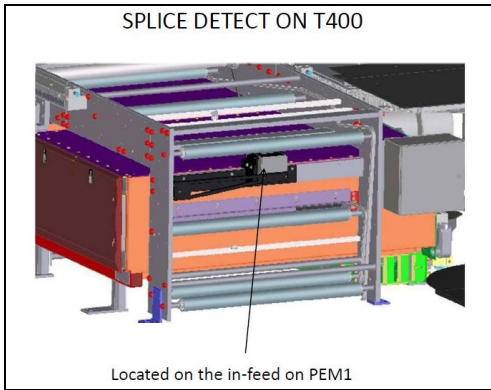

Splice (Joint) Technology - SJT Series

SPLICE DETECTOR

Splice (Joint) Technology - SJT Series

SPLICE DETECTOR

Splice (Joint) Technology - SJT Series

SPLICE DETECTOR

SPLICE DETECT ON T400

Control Box location

Detector located inside the cover on the in-feed on PEM1