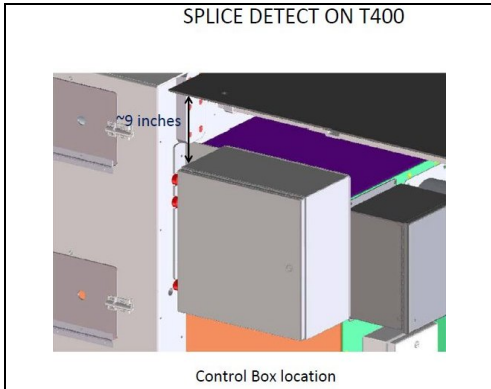

Splice (Joint) Technology - SJT Series

SPLICE DETECTOR

Splice (Joint) Technology - SJT Series

SPLICE DETECTOR

Splice (Joint) Technology - SJT Series

SPLICE DETECTOR

SPLICE DETECT ON T400

Control Box location

Detector located inside the cover on the in-feed on PEM1