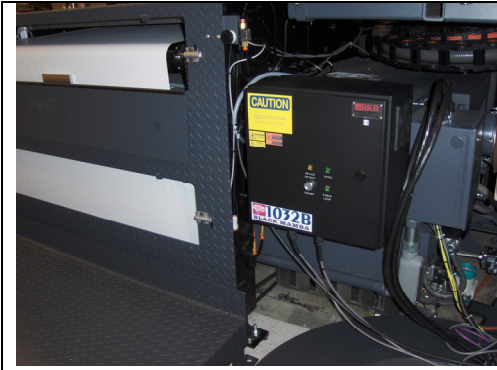

Splice (Joint) Technology - SJT Series

SPLICE DETECTOR

Splice (Joint) Technology - SJT Series

SPLICE DETECTOR

Splice (Joint) Technology - SJT Series

SPLICE DETECTOR

SPLICE DETECT ON T400

Control Box location

Detector located inside the cover on the in-feed on PEM1