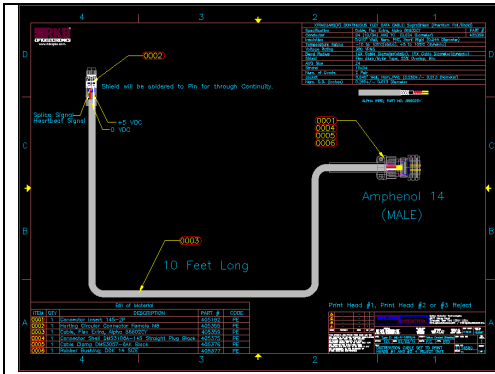

Splice (Joint) Technology - SJT Series

SPLICE DETECTOR

Splice (Joint) Technology - SJT Series

SPLICE DETECTOR

Splice (Joint) Technology - SJT Series

SPLICE DETECTOR

SPLICE DETECT ON T400

Control Box location

Detector located inside the cover on the in-feed on PEM1