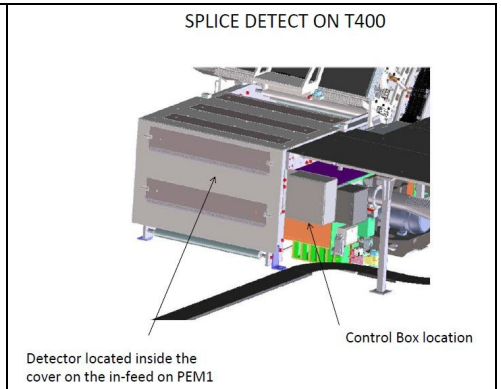

Splice (Joint) Technology - SJT Series

SPLICE DETECTOR

Splice (Joint) Technology - SJT Series

SPLICE DETECTOR

Splice (Joint) Technology - SJT Series

SPLICE DETECTOR

SPLICE DETECT ON T400

Control Box location

Detector located inside the cover on the in-feed on PEM1