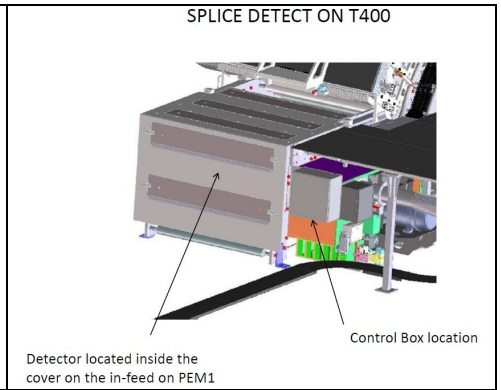

Splice (Joint) Technology - SJT Series

SPLICE DETECTOR

Splice (Joint) Technology - SJT Series

SPLICE DETECTOR

Splice (Joint) Technology - SJT Series

SPLICE DETECTOR

SPLICE DETECT ON T400

Control Box location

Detector located inside the cover on the in-feed on PEM1