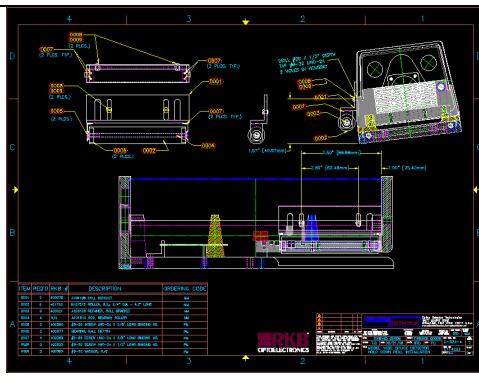

Splice (Joint) Technology - SJT Series

SPLICE DETECTOR

Splice (Joint) Technology - SJT Series

SPLICE DETECTOR

Splice (Joint) Technology - SJT Series

SPLICE DETECTOR

SPLICE DETECT ON T400

Control Box location

Detector located inside the cover on the in-feed on PEM1