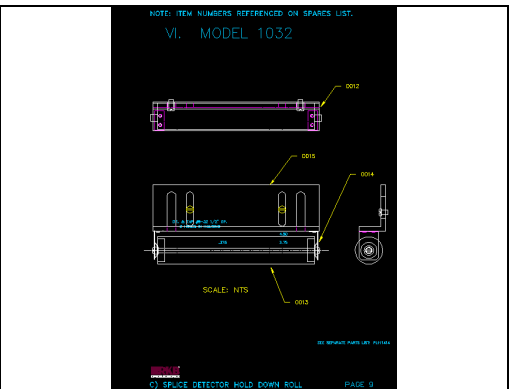

Splice (Joint) Technology - SJT Series

SPLICE DETECTOR

Splice (Joint) Technology - SJT Series

SPLICE DETECTOR

Splice (Joint) Technology - SJT Series

SPLICE DETECTOR

SPLICE DETECT ON T400

Control Box location

Detector located inside the cover on the in-feed on PEM1