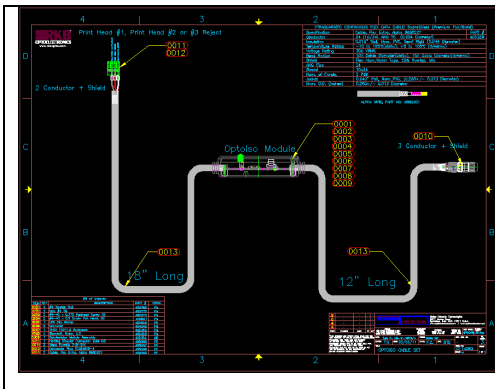

Splice (Joint) Technology - SJT Series

SPLICE DETECTOR

Splice (Joint) Technology - SJT Series

SPLICE DETECTOR

Splice (Joint) Technology - SJT Series

SPLICE DETECTOR

SPLICE DETECT ON T400

Control Box location

Detector located inside the cover on the in-feed on PEM1