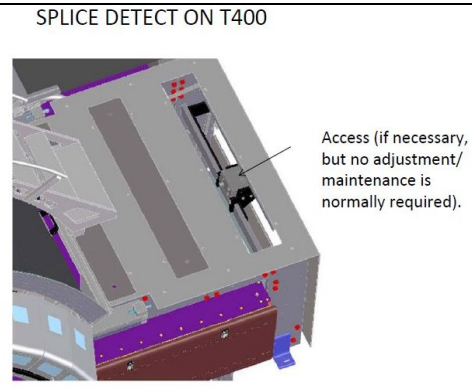

Splice (Joint) Technology - SJT Series

SPLICE DETECTOR

Splice (Joint) Technology - SJT Series

SPLICE DETECTOR

Splice (Joint) Technology - SJT Series

SPLICE DETECTOR

SPLICE DETECT ON T400

Control Box location

Detector located inside the cover on the in-feed on PEM1