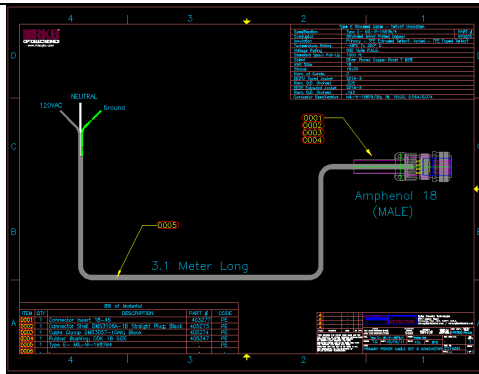

Splice (Joint) Technology - SJT Series

SPLICE DETECTOR

Splice (Joint) Technology - SJT Series

SPLICE DETECTOR

Splice (Joint) Technology - SJT Series

SPLICE DETECTOR

SPLICE DETECT ON T400

Control Box location

Detector located inside the cover on the in-feed on PEM1