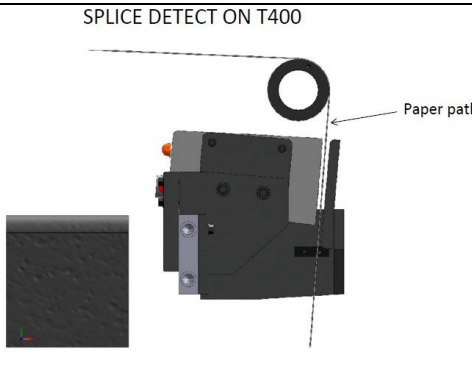

Splice (Joint) Technology - SJT Series

SPLICE DETECTOR

Splice (Joint) Technology - SJT Series

SPLICE DETECTOR

Splice (Joint) Technology - SJT Series

SPLICE DETECTOR

SPLICE DETECT ON T400

Control Box location

Detector located inside the cover on the in-feed on PEM1