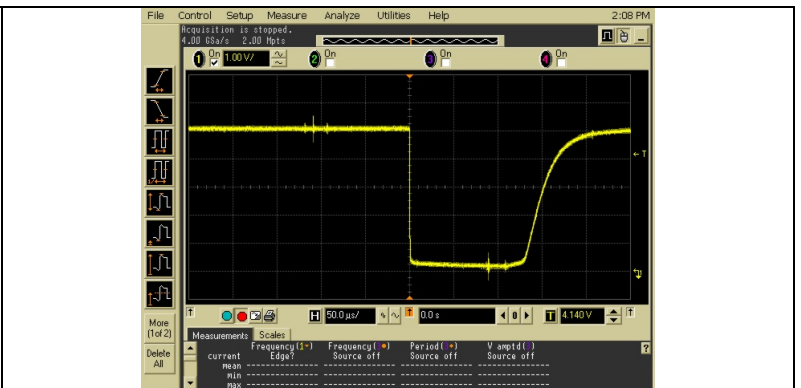

Splice (Joint) Technology - SJT Series

SPLICE DETECTOR

Splice (Joint) Technology - SJT Series

SPLICE DETECTOR

Splice (Joint) Technology - SJT Series

SPLICE DETECTOR

SPLICE DETECT ON T400

Control Box location

Detector located inside the cover on the in-feed on PEM1