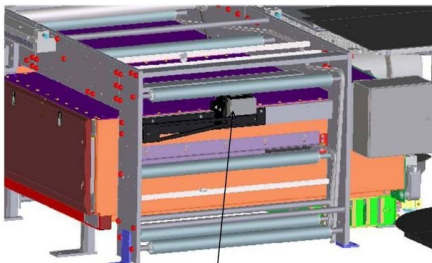

Equipment Pictorial

Model 1088B Black Mamba™

Splice (Joint) Web Press Technology - SJTLVDWP Series

SPLICE DETECTOR

Figure 1: RKB System Block Diagram

SPLICE DETECT ON T400

SPLICE DETECT ON T400

Control Box location

SPLICE DETECT ON T400

SPLICE DETECT ON T400

Located on the in-feed on PEM1

SPLICE DETECT ON T400

Located on the in-feed on PEM1

SPLICE DETECT ON T400

Splice (Joint) Web Press Technology - SJTLVDWP Series

SPLICE DETECTOR

SPLICE DETECT ON T400

Control Box location

Detector located inside the cover on the in-feed on PEM1