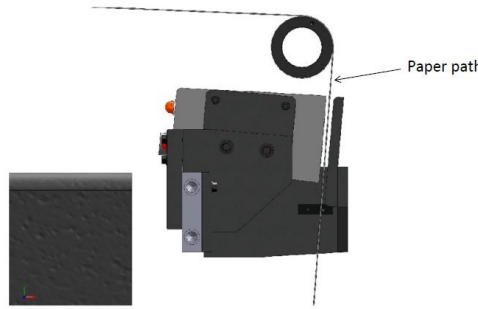

Equipment Pictorial

Model 1088B Black Mamba™

Splice (Joint) Web Press Technology - SJTLVDWP Series

SPLICE DETECTOR

Figure 1: RKB System Block Diagram

SPLICE DETECT ON T400

SPLICE DETECT ON T400

Control Box location

SPLICE DETECT ON T400

SPLICE DETECT ON T400

Located on the in-feed on PEM1

SPLICE DETECT ON T400

Located on the in-feed on PEM1

SPLICE DETECT ON T400

Splice (Joint) Web Press Technology - SJTLVDWP Series

SPLICE DETECTOR

SPLICE DETECT ON T400

Control Box location

Detector located inside the cover on the in-feed on PEM1