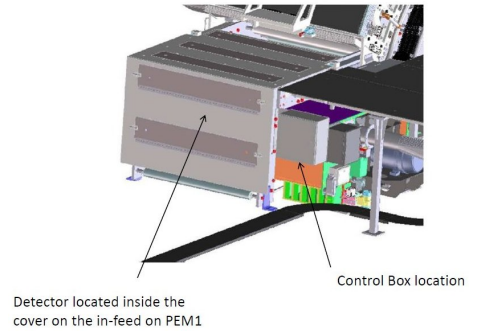

Equipment Pictorial

Model 1088B Black Mamba™

Splice (Joint) Web Press Technology - SJTLVDWP Series

SPLICE DETECTOR

Figure 1: RKB System Block Diagram

SPLICE DETECT ON T400

SPLICE DETECT ON T400

Control Box location

SPLICE DETECT ON T400

SPLICE DETECT ON T400

Located on the in-feed on PEM1

SPLICE DETECT ON T400

Located on the in-feed on PEM1

SPLICE DETECT ON T400

Splice (Joint) Web Press Technology - SJTLVDWP Series

SPLICE DETECTOR

SPLICE DETECT ON T400

Control Box location

Detector located inside the cover on the in-feed on PEM1