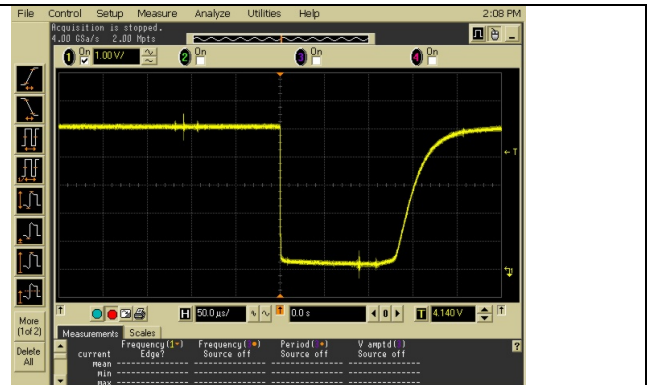

Equipment Pictorial

Model 1088B Black Mamba™

Splice (Joint) Web Press Technology - SJTLVDWP Series

SPLICE DETECTOR

Figure 1: RKB System Block Diagram

SPLICE DETECT ON T400

SPLICE DETECT ON T400

Control Box location

SPLICE DETECT ON T400

SPLICE DETECT ON T400

Located on the in-feed on PEM1

SPLICE DETECT ON T400

Located on the in-feed on PEM1

SPLICE DETECT ON T400

Splice (Joint) Web Press Technology - SJTLVDWP Series

SPLICE DETECTOR

SPLICE DETECT ON T400

Control Box location

Detector located inside the cover on the in-feed on PEM1