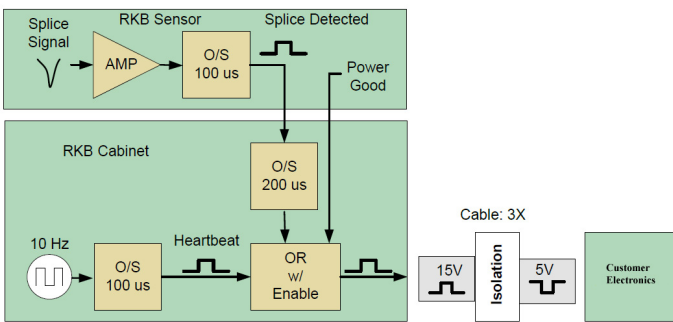

Equipment Pictorial

Model 1088B Black Mamba™

Splice (Joint) Web Press Technology - SJTLVDWP Series

SPLICE DETECTOR

Figure 1: RKB System Block Diagram

SPLICE DETECT ON T400

SPLICE DETECT ON T400

Control Box location

SPLICE DETECT ON T400

SPLICE DETECT ON T400

Located on the in-feed on PEM1

SPLICE DETECT ON T400

Located on the in-feed on PEM1

SPLICE DETECT ON T400

Splice (Joint) Web Press Technology - SJTLVDWP Series

SPLICE DETECTOR

SPLICE DETECT ON T400

Control Box location

Detector located inside the cover on the in-feed on PEM1