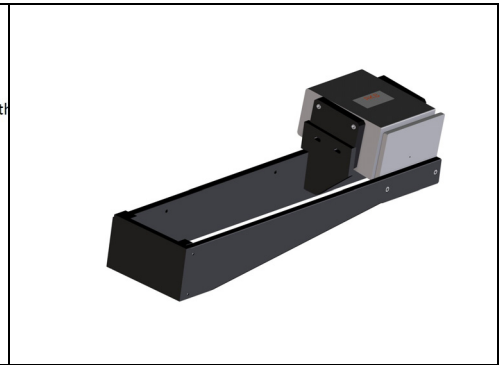

Equipment Pictorial

Model 1088B Black Mamba™

Splice (Joint) Web Press Technology - SJTLVDWP Series

SPLICE DETECTOR

Figure 1: RKB System Block Diagram

SPLICE DETECT ON T400

SPLICE DETECT ON T400

Control Box location

SPLICE DETECT ON T400

SPLICE DETECT ON T400

Located on the in-feed on PEM1

SPLICE DETECT ON T400

Located on the in-feed on PEM1

SPLICE DETECT ON T400

Splice (Joint) Web Press Technology - SJTLVDWP Series

SPLICE DETECTOR

SPLICE DETECT ON T400

Control Box location

Detector located inside the cover on the in-feed on PEM1