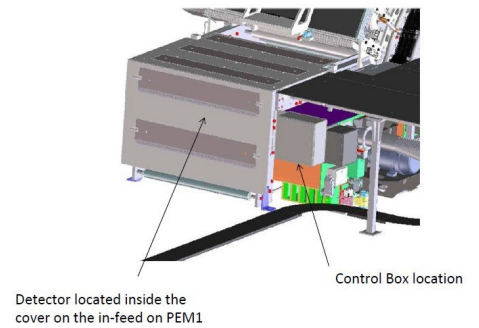

Equipment Pictorial

Model 1088B Black Mamba™

Splice (Joint) Web Press Technology - SJTLVDWP Series

SPLICE DETECTOR

Figure 1: RKB System Block Diagram

SPLICE DETECT ON T400

SPLICE DETECT ON T400

Control Box location

SPLICE DETECT ON T400

SPLICE DETECT ON T400

Located on the in-feed on PEM1

SPLICE DETECT ON T400

Located on the in-feed on PEM1

SPLICE DETECT ON T400

Splice (Joint) Web Press Technology - SJTLVDWP Series

SPLICE DETECTOR

SPLICE DETECT ON T400

Control Box location

Detector located inside the cover on the in-feed on PEM1