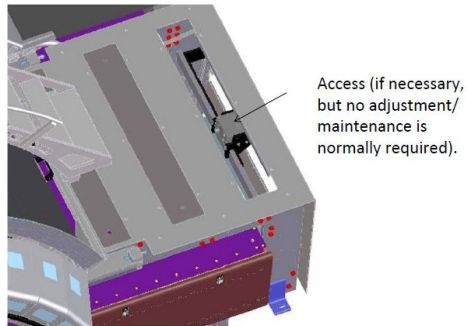

Equipment Pictorial

Model 1088B Black Mamba™

Splice (Joint) Web Press Technology - SJTLVDWP Series

SPLICE DETECTOR

Figure 1: RKB System Block Diagram

SPLICE DETECT ON T400

SPLICE DETECT ON T400

Control Box location

SPLICE DETECT ON T400

SPLICE DETECT ON T400

Located on the in-feed on PEM1

SPLICE DETECT ON T400

Located on the in-feed on PEM1

SPLICE DETECT ON T400

Splice (Joint) Web Press Technology - SJTLVDWP Series

SPLICE DETECTOR

SPLICE DETECT ON T400

Control Box location

Detector located inside the cover on the in-feed on PEM1