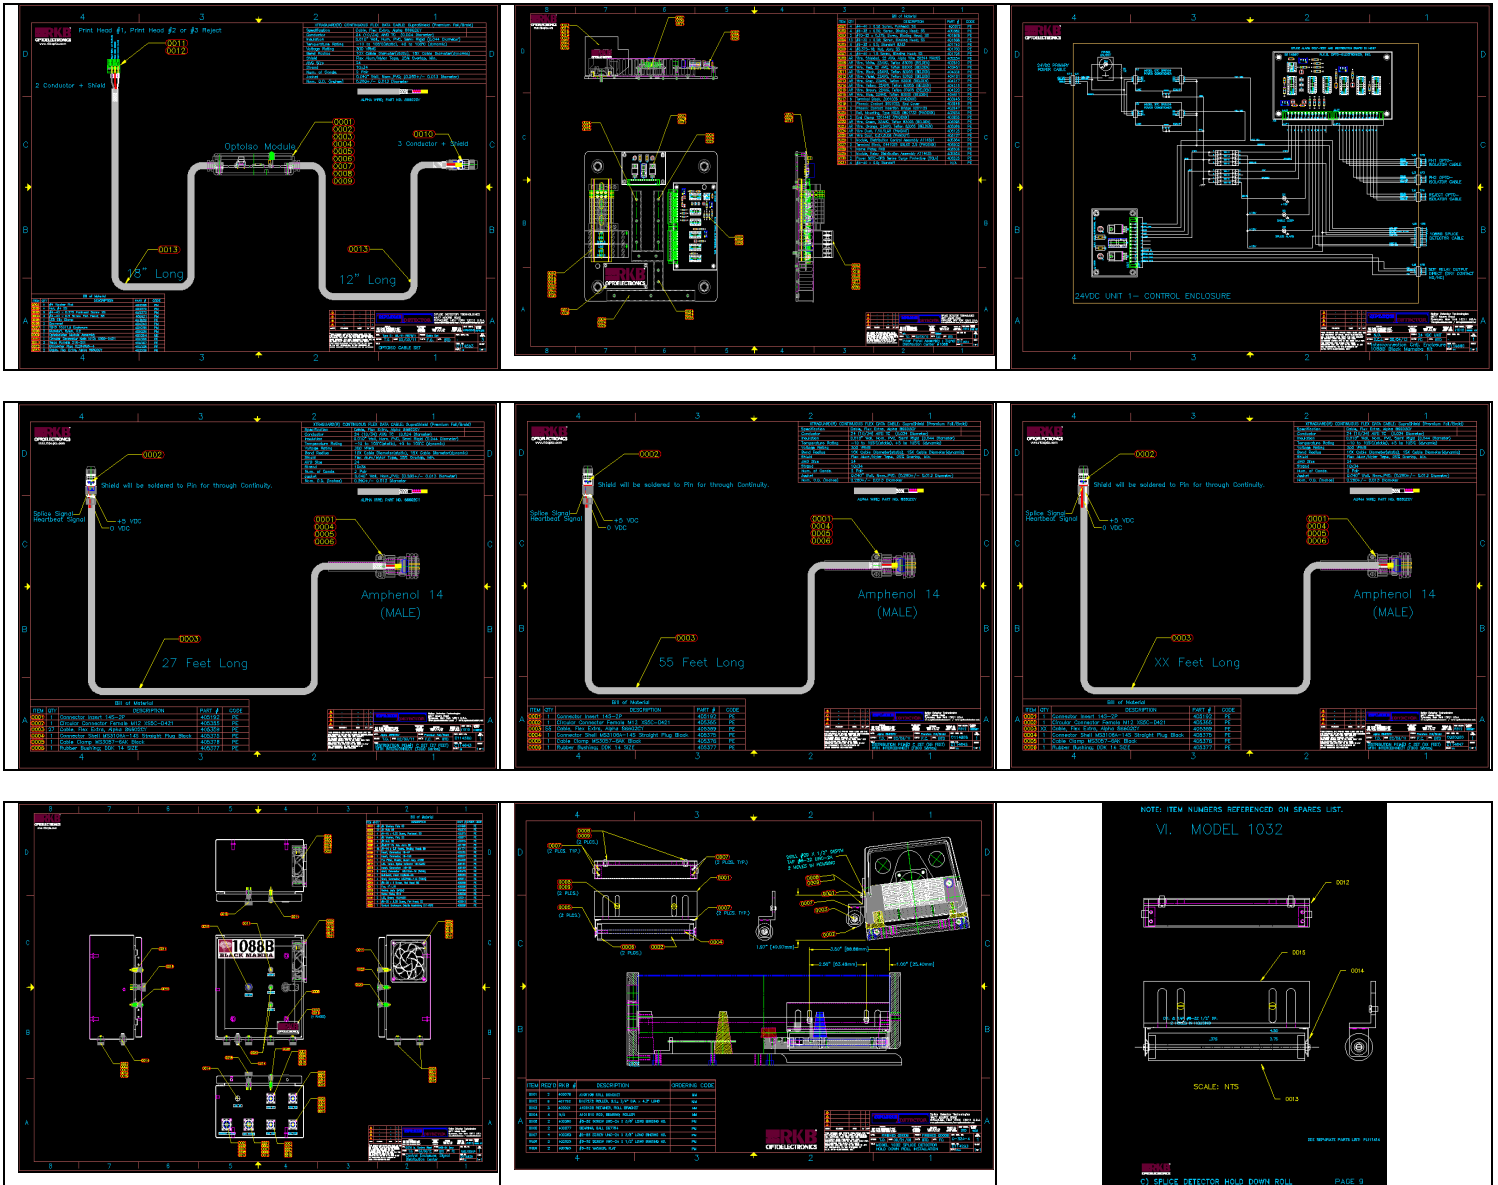

Equipment Pictorial

Model 1088B Black Mamba™

Splice (Joint) Web Press Technology - SJTLVDWP Series

SPLICE DETECTOR

Figure 1: RKB System Block Diagram

SPLICE DETECT ON T400

SPLICE DETECT ON T400

Control Box location

SPLICE DETECT ON T400

SPLICE DETECT ON T400

Located on the in-feed on PEM1

SPLICE DETECT ON T400

Located on the in-feed on PEM1

SPLICE DETECT ON T400

Splice (Joint) Web Press Technology - SJTLVDWP Series

SPLICE DETECTOR

SPLICE DETECT ON T400

Control Box location

Detector located inside the cover on the in-feed on PEM1