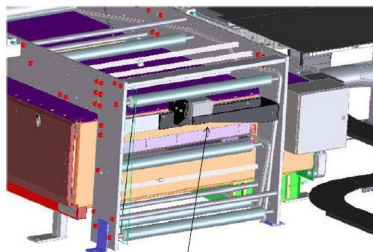

SPLICE DETECT ON T400

SPLICE DETECT ON T400

Located on the in-feed on PEM1

SPLICE DETECT ON T400

Located on the in-feed on PEM1

SPLICE DETECT ON T400

Splice (Joint) Web Press Technology - SJTLVDWP Series

SPLICE DETECTOR

SPLICE DETECT ON T400

Control Box location

Detector located inside the cover on the in-feed on PEM1