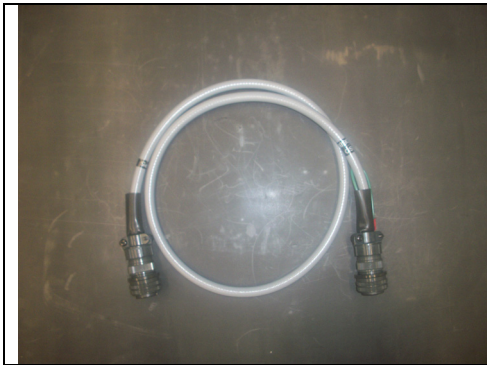

Equipment Pictorial

Model 1088B Black Mamba™

Splice (Joint) Web Press Technology - SJTLVDWP Series

SPLICE DETECTOR

Figure 1: RKB System Block Diagram

SPLICE DETECT ON T400

SPLICE DETECT ON T400

Control Box location

SPLICE DETECT ON T400

SPLICE DETECT ON T400

Located on the in-feed on PEM1

SPLICE DETECT ON T400

Located on the in-feed on PEM1

SPLICE DETECT ON T400

Splice (Joint) Web Press Technology - SJTLVDWP Series

SPLICE DETECTOR

SPLICE DETECT ON T400

Control Box location

Detector located inside the cover on the in-feed on PEM1